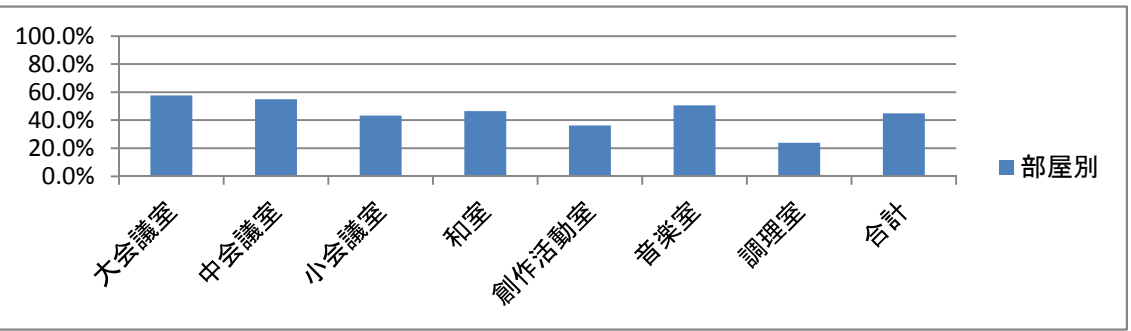

部屋名	部屋別
大会議室	57.7%
中会議室	54.9%
小会議室	43.4%
和室	46.6%
創作活動室	36.2%
音楽室	50.7%
調理室	24.0%
合計	44.8%