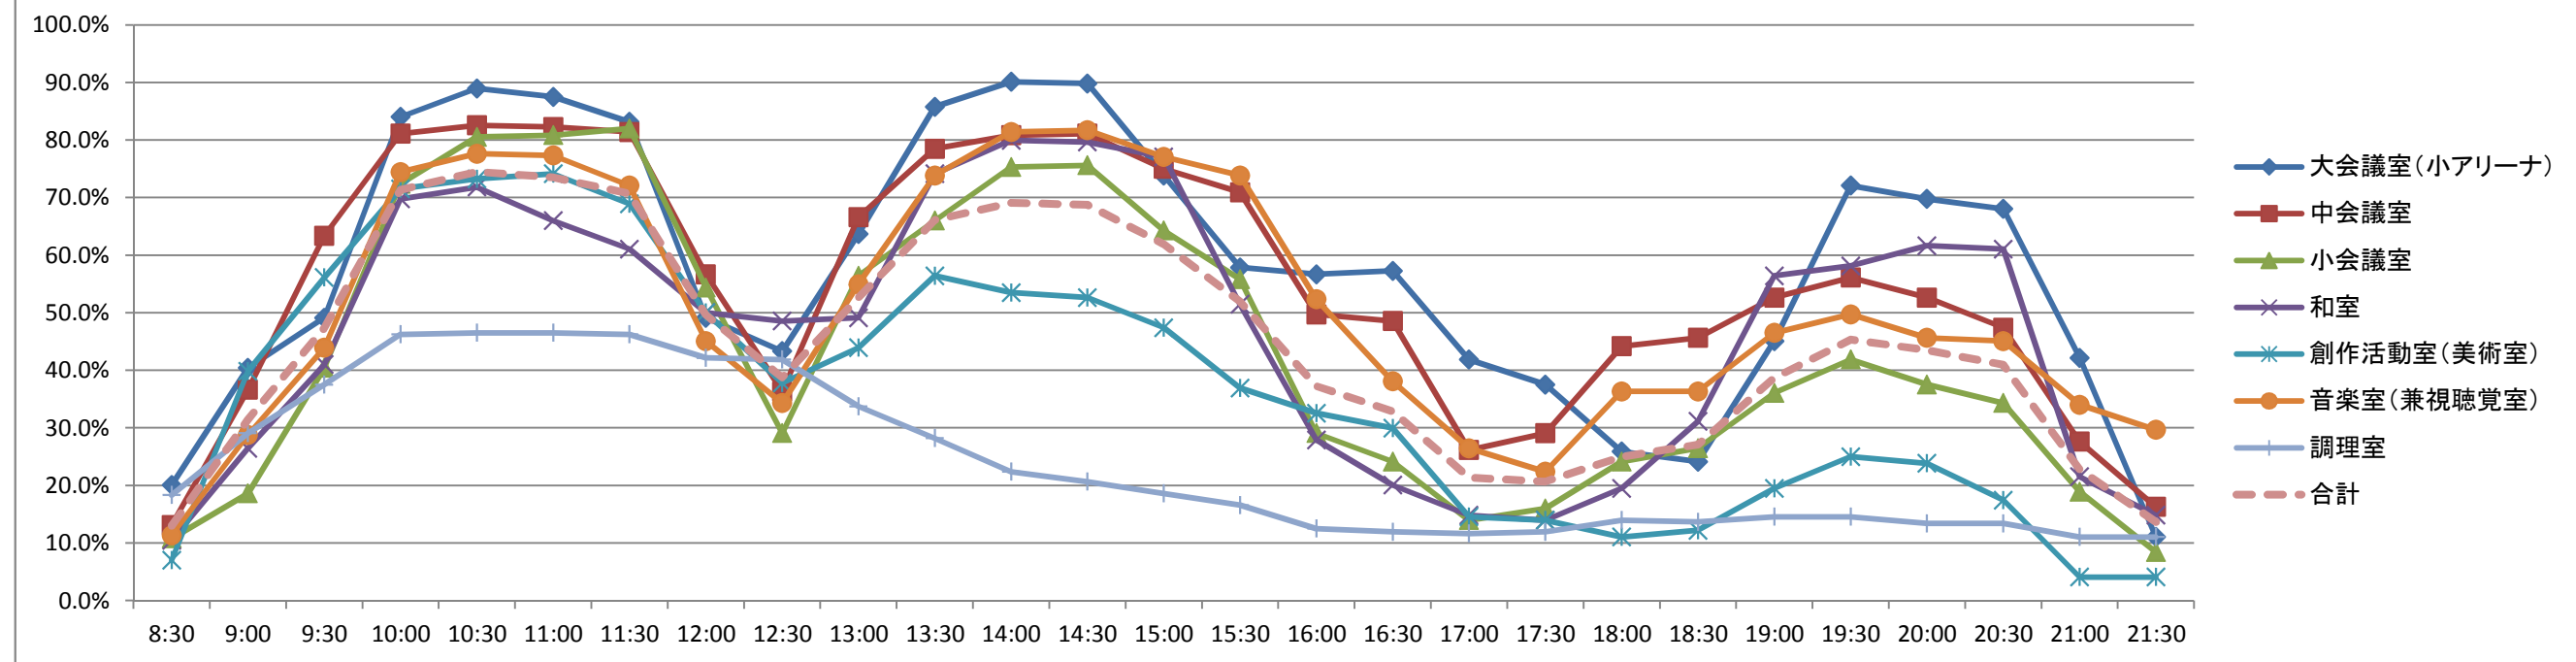

8:30	9:00	9:30	10:00	10:30	11:00	11:30	12:00	12:30	13:00	13:30	14:00	14:30	15:00	15:30	16:00	16:30	17:00	17:30	18:00	18:30	19:00	19:30	20:00	20:30	21:00	21:30	付帯事業可能見込み
合計	13.0%	31.4%	47.3%	71.3%	74.5%	73.5%	70.7%	49.6%	38.7%	52.6%	66.1%	69.1%	68.7%	61.9%	51.9%	37.3%	32.8%	21.3%	20.7%	25.0%	27.1%	38.7%	45.3%	43.5%	40.9%	22.8%	13.6%	
月	6.6%	23.3%	40.8%	58.2%	61.3%	61.7%	61.3%	45.6%	29.3%	42.9%	59.6%	57.8%	57.5%	52.6%	39.7%	22.0%	17.8%	12.9%	8.7%	15.0%	15.7%	20.6%	24.7%	28.9%	28.2%	20.9%	9.8%	
火	4.3%	24.3%	54.0%	78.0%	84.9%	84.9%	77.4%	50.0%	34.9%	54.3%	70.0%	79.4%	78.3%	66.0%	63.7%	45.1%	31.7%	20.3%	18.0%	21.4%	22.3%	32.0%	35.1%	35.1%	31.4%	15.7%	8.0%	
水	11.3%	30.8%	42.0%	73.4%	75.8%	72.8%	71.2%	40.4%	33.8%	56.6%	64.8%	64.0%	64.0%	53.6%	45.1%	25.3%	23.6%	11.8%	18.1%	32.1%	45.3%	52.2%	54.9%	51.9%	49.7%	27.7%	23.4%	
木	9.2%	21.0%	45.1%	79.6%	82.6%	82.1%	72.0%	37.3%	27.5%	43.4%	69.5%	68.6%	67.8%	55.5%	35.0%	32.5%	24.1%	20.7%	19.6%	14.8%	14.3%	35.0%	44.0%	44.0%	41.2%	20.4%	9.2%	
金	9.8%	32.5%	57.4%	76.8%	82.1%	78.7%	79.0%	66.7%	47.6%	54.6%	66.7%	75.6%	75.4%	73.4%	61.3%	30.3%	30.5%	14.8%	12.3%	19.0%	18.5%	45.7%	65.0%	62.2%	56.9%	28.0%	10.9%	
土	17.6%	43.7%	44.5%	70.6%	71.1%	69.7%	69.7%	53.5%	53.2%	58.0%	71.4%	73.4%	73.4%	71.1%	58.5%	51.0%	50.1%	37.0%	35.9%	41.5%	43.1%	49.0%	57.4%	53.2%	52.9%	31.7%	19.6%	
日	31.8%	43.2%	46.4%	59.8%	60.1%	61.9%	61.9%	53.6%	43.5%	56.8%	59.2%	62.2%	62.5%	59.2%	58.3%	53.0%	50.3%	31.0%	30.4%	29.2%	27.7%	31.8%	31.0%	24.7%	22.3%	13.7%	13.4%